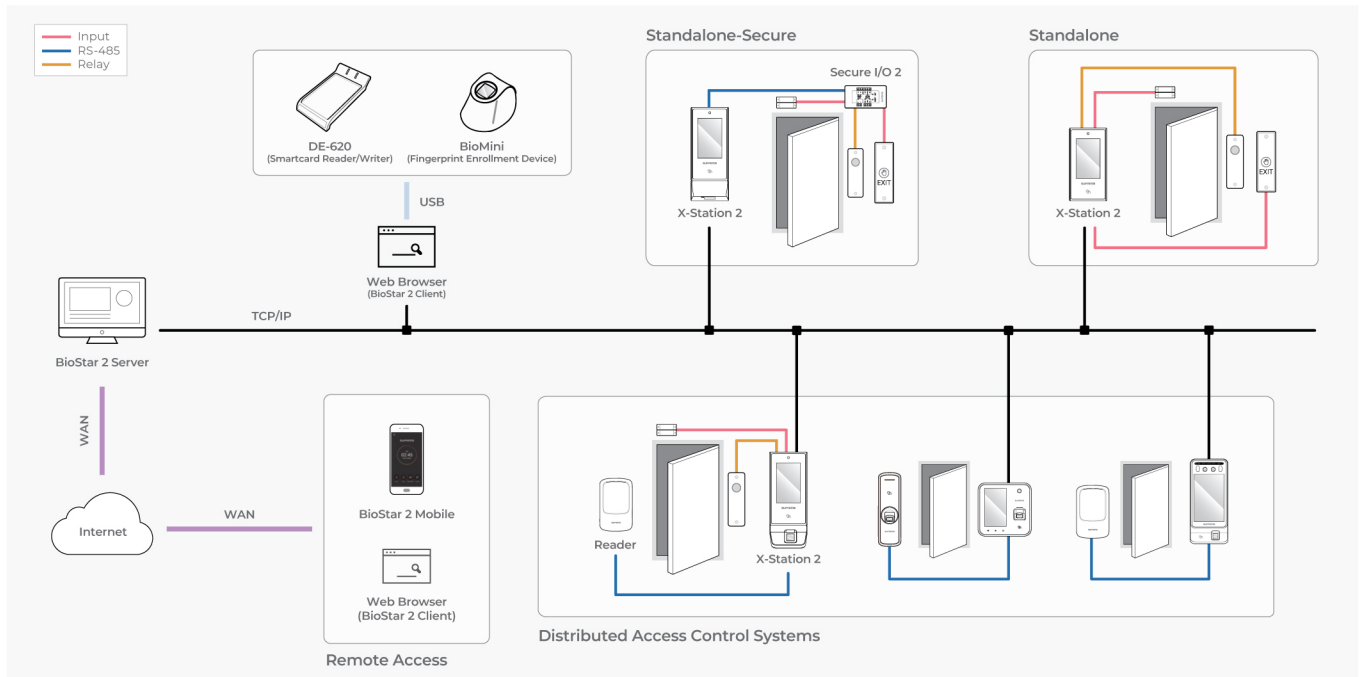

แผนภาพโซลูชัน

ผู้นำเข้าอย่างเป็นทางการในประเทศไทย

บริษัท เบนนิซิส จำกัด

117/8 ซอยแจ้งวัฒนะ 10 ถนนแจ้งวัฒนะ แขวงทุ่งสองห้อง เขตหลักสี่ กรุงเทพมหานคร 10210
โทรศัพท์ +66-2-094-0800 www.bainisis.com