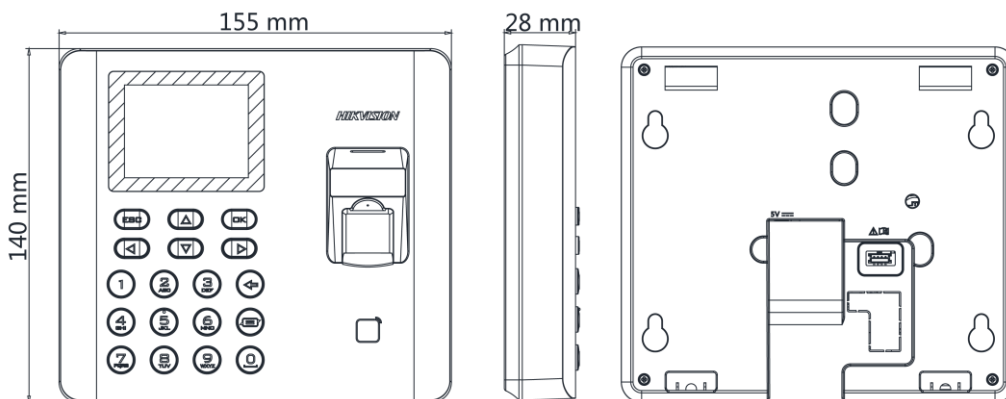

▪ Specification

System	
Operating system	Linux
Screen	
Screen Size	2.4-inch
Type	LCD-TFT display screen
Audio	
Audio output	1 loudspeaker, 1 buzzer
Network	
Wired network	TCP/IP, 10/100Mbps, self-adaptive
Wi-Fi	Support
Interface	
Network interface	1
USB	1
Capacity	
Card capacity	3000
Fingerprint capacity	3000
Event capacity	100,000
Authentication	
Card type	EM card
Card reading distance	0 to 5 cm
Card reading duration	< 1 s
Fingerprint module	Optical fingerprint module
Fingerprint comparing mode	1:1 and 1:N
Fingerprint recognition duration	< 1 s
Fingerprint FAR	≤ 0.001 %
Fingerprint FRR	≤ 0.01 %
Others	
Indicator	Power/status (red/green)
Power supply	5 VDC/1 A
Working temperature	-10 °C to +55 °C (14 °F to +131 °F)
Working humidity	10% to 90% (no condensing)
Color	Black
Dimensions	140 mm × 155 mm × 30 mm (5.51" × 6.01" × 1.18")
Application environment	Indoor
Installation	Surface mounting, desk stand

▪ Dimension

▪ Available Model