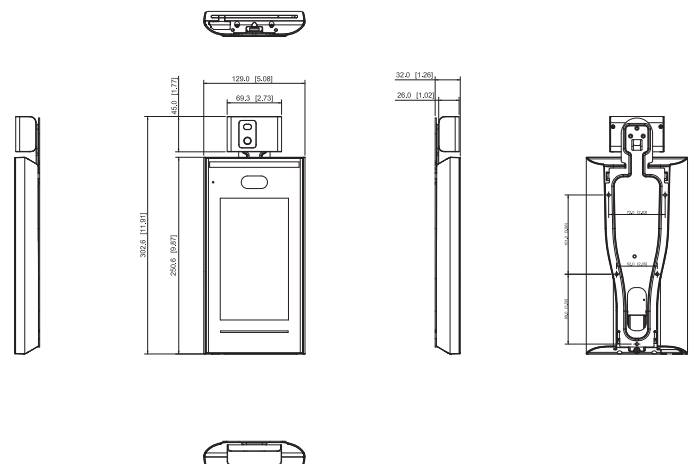

## Port

RS-485	1
Wiegand	1 (input or output)
USB	1 USB2.0 port
Network	2 Ethernet Port
Alarm Input	2 (Switch quantity)
Alarm Output	2 (Relay)
Alarm Linkage	Yes
Exit Button	1
Door Status Detection	1
Lock Control	1

## General

Power Adapter	Included
Power Supply	12V 2A DC
Power Consumption	≤ 24W
Product Dimensions	302.6 mm × 129.0 mm × 32.0 mm (11.91" × 5.08" × 1.26")
Packaging Dimensions	Controller packaging: 380 mm × 235 mm × 124 mm (14.96" × 9.25" × 4.88") Protective case: 494 mm × 402 mm × 275 mm (19.45" × 15.83" × 10.83")
Operating Temperature	+10°C to +35°C (+50°F to +95°F)
Operating Humidity	0%RH–90%RH (non-condensing)
Operating Environment	Indoor
Gross Weight	2.2 kg (4.85 lb)
Installation	Wall mount
Certifications	CE/FCC

## Dimensions (mm[inch])

Application

Management Platform

Client