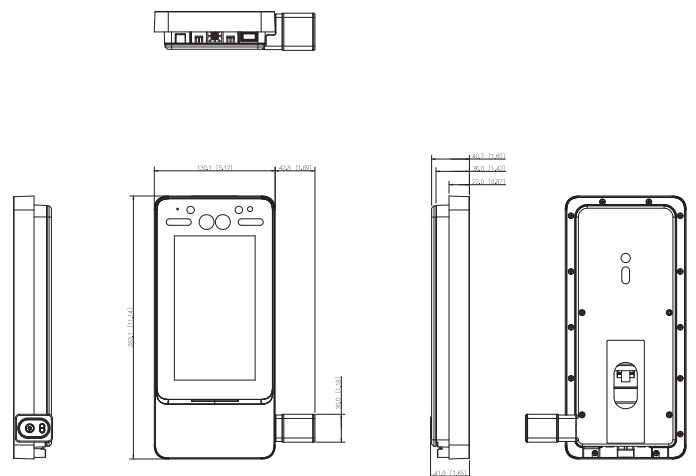

## General

Power Supply	Provided
Power Supply Mode	12V 1A DC
Power Consumption	≤ 12W
Product Dimensions	283.1 mm × 130.1 mm × 40.7 mm (11.14" × 5.12" × 1.60")
Packaging Dimensions	Controller packing: 380 mm × 235 mm × 124 mm (14.96" × 9.25" × 4.88") Protective case: 494 mm × 402 mm × 275 mm (19.45" × 15.83" × 10.83")
Operating Temperature	Temperature monitoring mode disabled: –10°C to 55°C (14°F to 131°F) Temperature monitoring mode enabled: 10°C to 40°C (50°F to 104°F)
Operating Humidity	5%RH–90%RH (non-condensing)
Gross Weight	1.9 kg (4.19 lb)
Installation	Bracket mount
Certifications	CE/FCC

## Dimensions (mm[inch])

Application