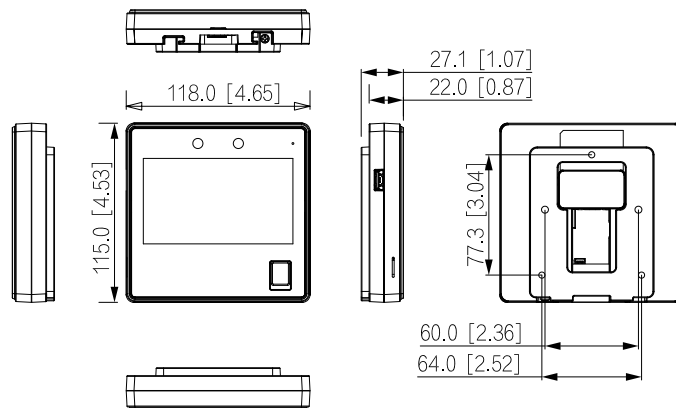

#### Performance

Face Recognition Height Range	1.1 m–2.0 m (3.61 ft–6.56 ft)
Face Recognition Distance	0.3 m–1.5 m (0.98 ft–4.92 ft)
Face Recognition Accuracy	99.9%
Face Recognition Time	0.2 s
Read Speed (QR Code )	500 ms
Code Type	Paper; Electronic

#### Capacity

User Capacity	2,000
Face Image Capacity	2,000

Password Capacity	2,000
Record Capacity	300,000
<b>Port</b>	
RS-485	1
Wiegand	1
USB	1 × USB 2.0
Network Port	1 × RJ-45 10/100 Mbps self-adaptive Ethernet port
Exit Button	1
Lock Control	1
Door Status Detection	1
<b>Alarm</b>	
Anti-pass Back	Yes
Tamper Alarm	Yes
Duress Alarm	Yes
Door Sensor Timeout	Yes
Intrusion	Yes
<b>General</b>	
Power Adapter	Standard
Power Supply	12 VDC, 1.5 A
Power Consumption	≤18 W
Product Dimensions	115.0 mm × 118.0 mm × 27.1 mm (4.53" × 4.65" × 1.07") (H × W × W)
Packaging Dimensions	190 mm × 179 mm × 127 mm (7.48" × 4.65" × 5.00") (L × W × H, protection box)
Operating Temperature	-10 °C to +40 °C (+14 °F to +104 °F)
Operating Humidity	0%–90% (RH), non-condensing
Operating Environment	Indoor
Net Weight	250 g (0.55 lb)
Gross Weight	400 g (0.88 lb)
Accessory	Wall mount bracket (included)
Installation	Wall; 86 case mount; Desk Mount

## Dimensions (mm[inch])